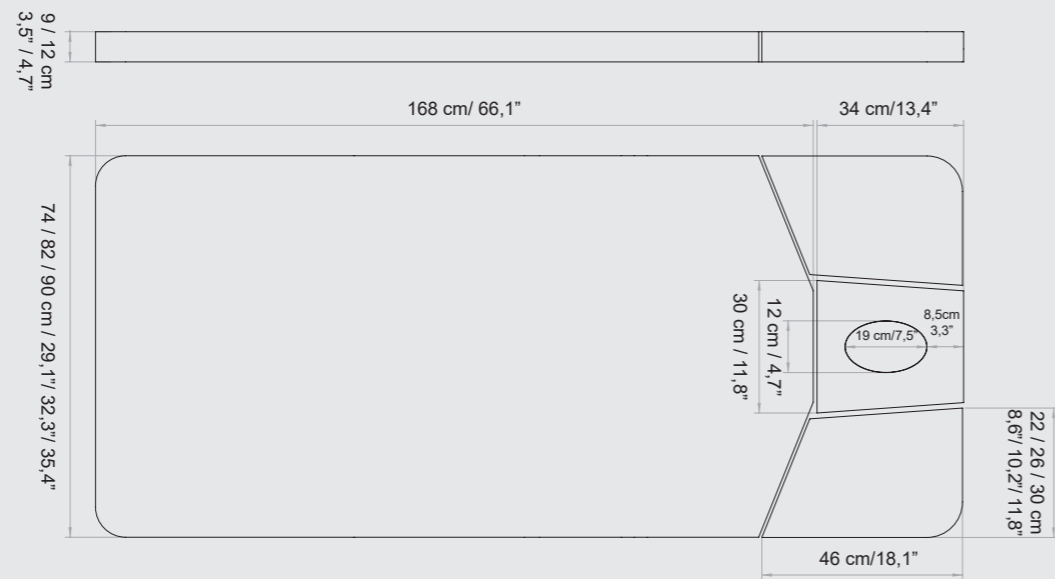

## MATTRESS WIDTH LARGHEZZA MATERASSO

**S - 74 CM / 29,1"**  
 Standard Width - 74 cm / 29,1"  
 Larghezza Standard - 74 cm / 29,1"

**M - 82 CM / 32,3"**  
 Medium Width - 82 cm / 32,3"  
 Larghezza Medium - 82 cm / 32,3"

# LEMI MATTRESSES STANDARD

Each mattress is HANDCRAFTED, therefore the ACTUAL MEASUREMENTS MAY VARY from those indicated in the catalogue by approximately ± 1 cm (also based on the selected configuration).

EVO LINE - STANDARD

AVAILABLE FOR WIDTH / DISPONIBILE PER LARGHEZZA: 74 / 82 / 90 CM

EVO LINE - MEMORY

AVAILABLE FOR WIDTH / DISPONIBILE PER LARGHEZZA: 74 / 82 CM

VERONA EVO - STANDARD

AVAILABLE FOR WIDTH / DISPONIBILE PER LARGHEZZA: 74 / 82 CM

VERONA EVO - MEMORY

AVAILABLE FOR WIDTH / DISPONIBILE PER LARGHEZZA: 74 / 82 CM

THICKNESS  
SPESSORE  
9cm | 3,5"  
12cm | 4,7"

THICKNESS  
SPESSORE  
15cm | 5,9"

THICKNESS  
SPESSORE  
9cm | 3,5"  
12cm | 4,7"